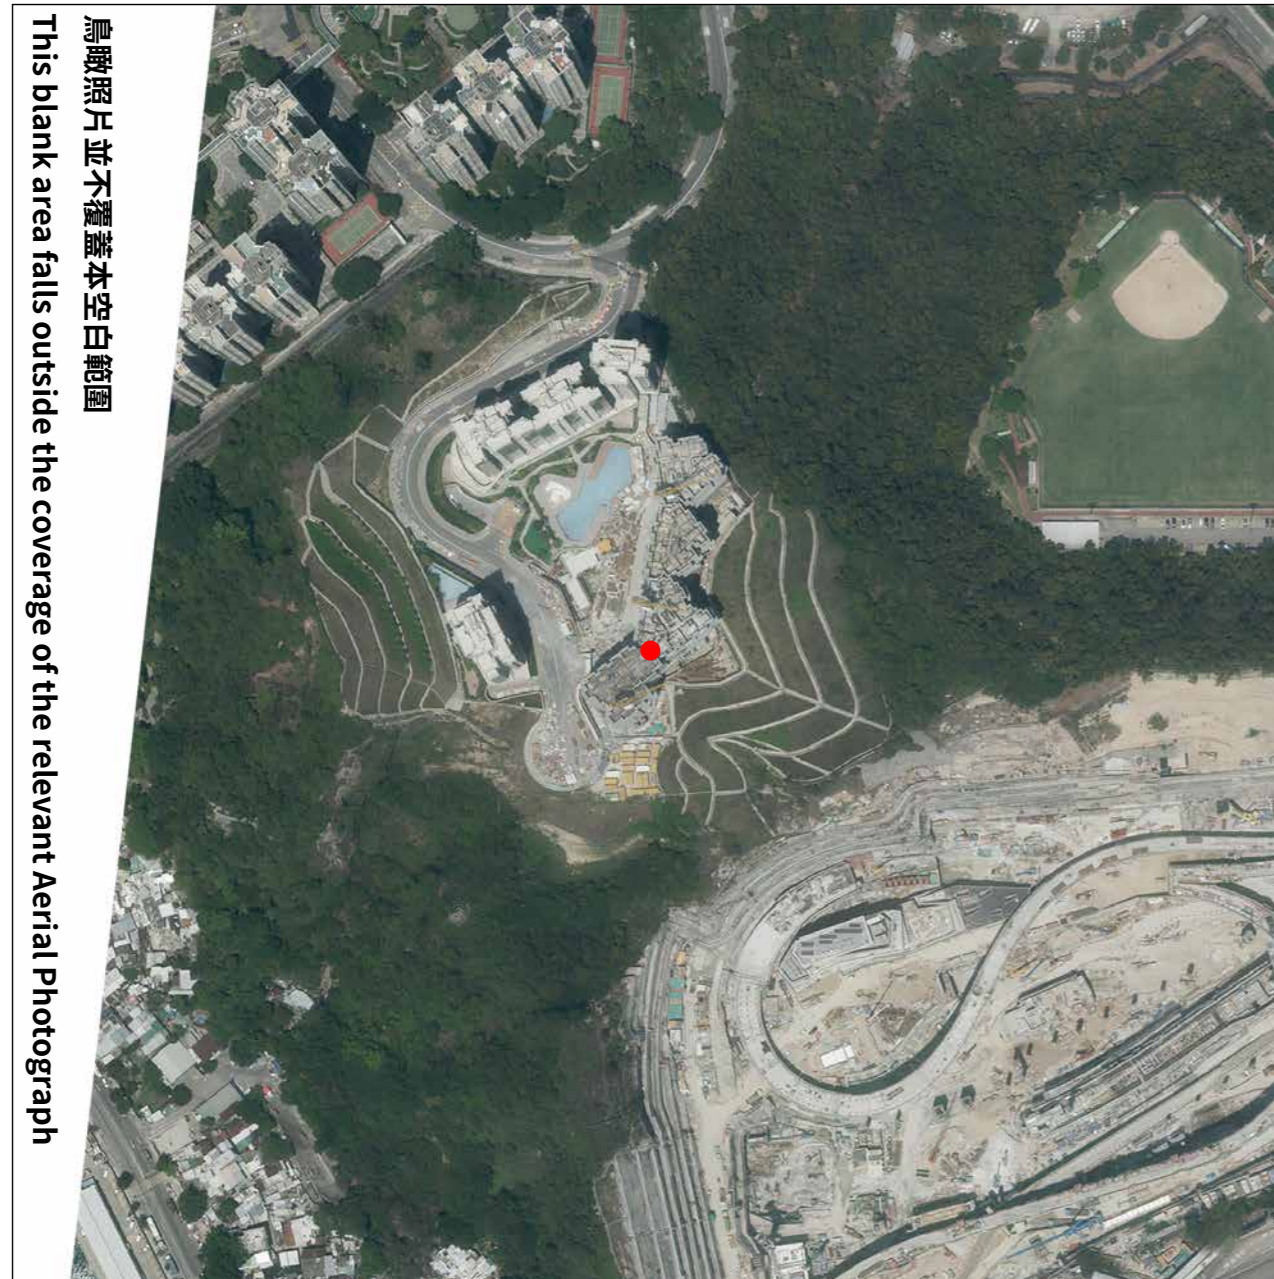

- LOCATION OF THE PHASE
  期數的位置

Survey and Mapping Office, Lands Department, The Government of HKSAR ©Copyright reserved - reproduction by permission only.

香港特別行政區政府地政總署測繪處©版權所有，未經許可，不得複製。

The aerial photograph is provided by the Hong Kong GeoData Store and intellectual property rights are owned by the Government of the HKSAR. © 航空照片由香港地理數據站提供，香港特別行政區政府為知識產權擁有人。

Adopted from part of the aerial photograph taken by the Survey and Mapping Office, Lands Department at a flying height of 6,900 feet, photo No. E164805C, date of flight: 10th April 2022.

摘錄自地政總署測繪處在6,900呎的飛行高度拍攝之鳥瞰照片，照片編號E164805C，飛行日期：2022年4月10日。

Notes:

1. Copy of the aerial photograph of the Phase is available for free inspection at the sales offices during opening hours.
2. The aerial photograph may show more than the area required under the Residential Properties (First-hand Sales) Ordinance due to technical reason that the boundary of the Phase is irregular.

備註：

1. 期數的鳥瞰照片之副本可於售樓處開放時間內免費查閱。
2. 由於期數的邊界不規則的技術原因，此照片所顯示之範圍可能多於《一手住宅物業銷售條例》所要求顯示之範圍。